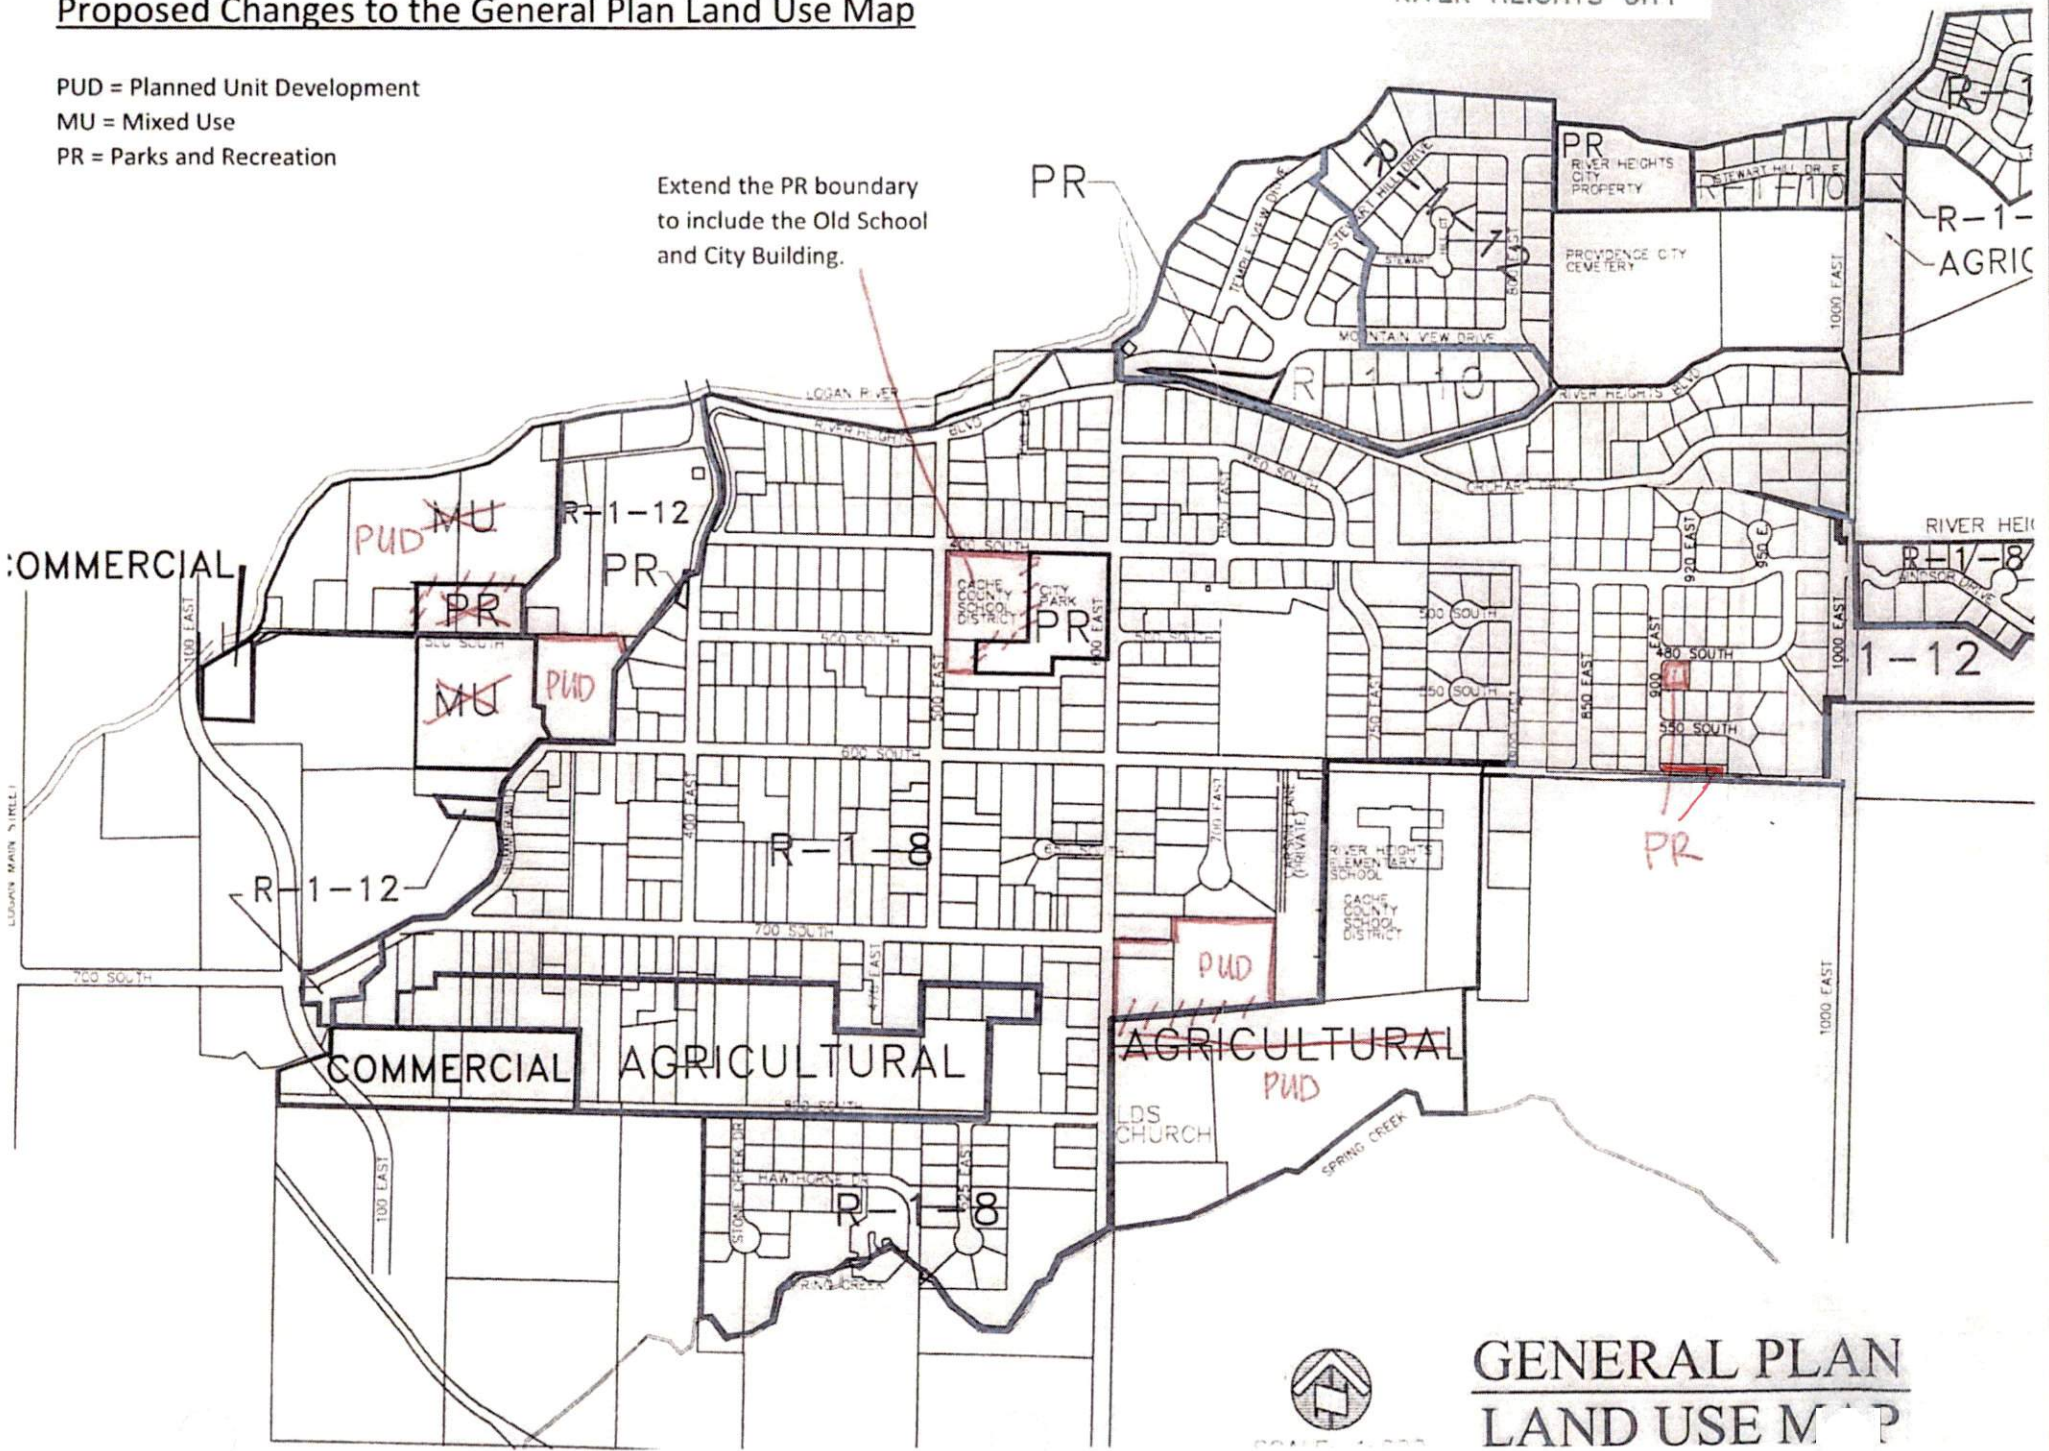

# Proposed Changes to the General Plan Land Use Map

- PUD = Planned Unit Development
- MU = Mixed Use
- PR = Parks and Recreation

Extend the PR boundary to include the Old School and City Building.

GENERAL PLAN  
LAND USE MAP